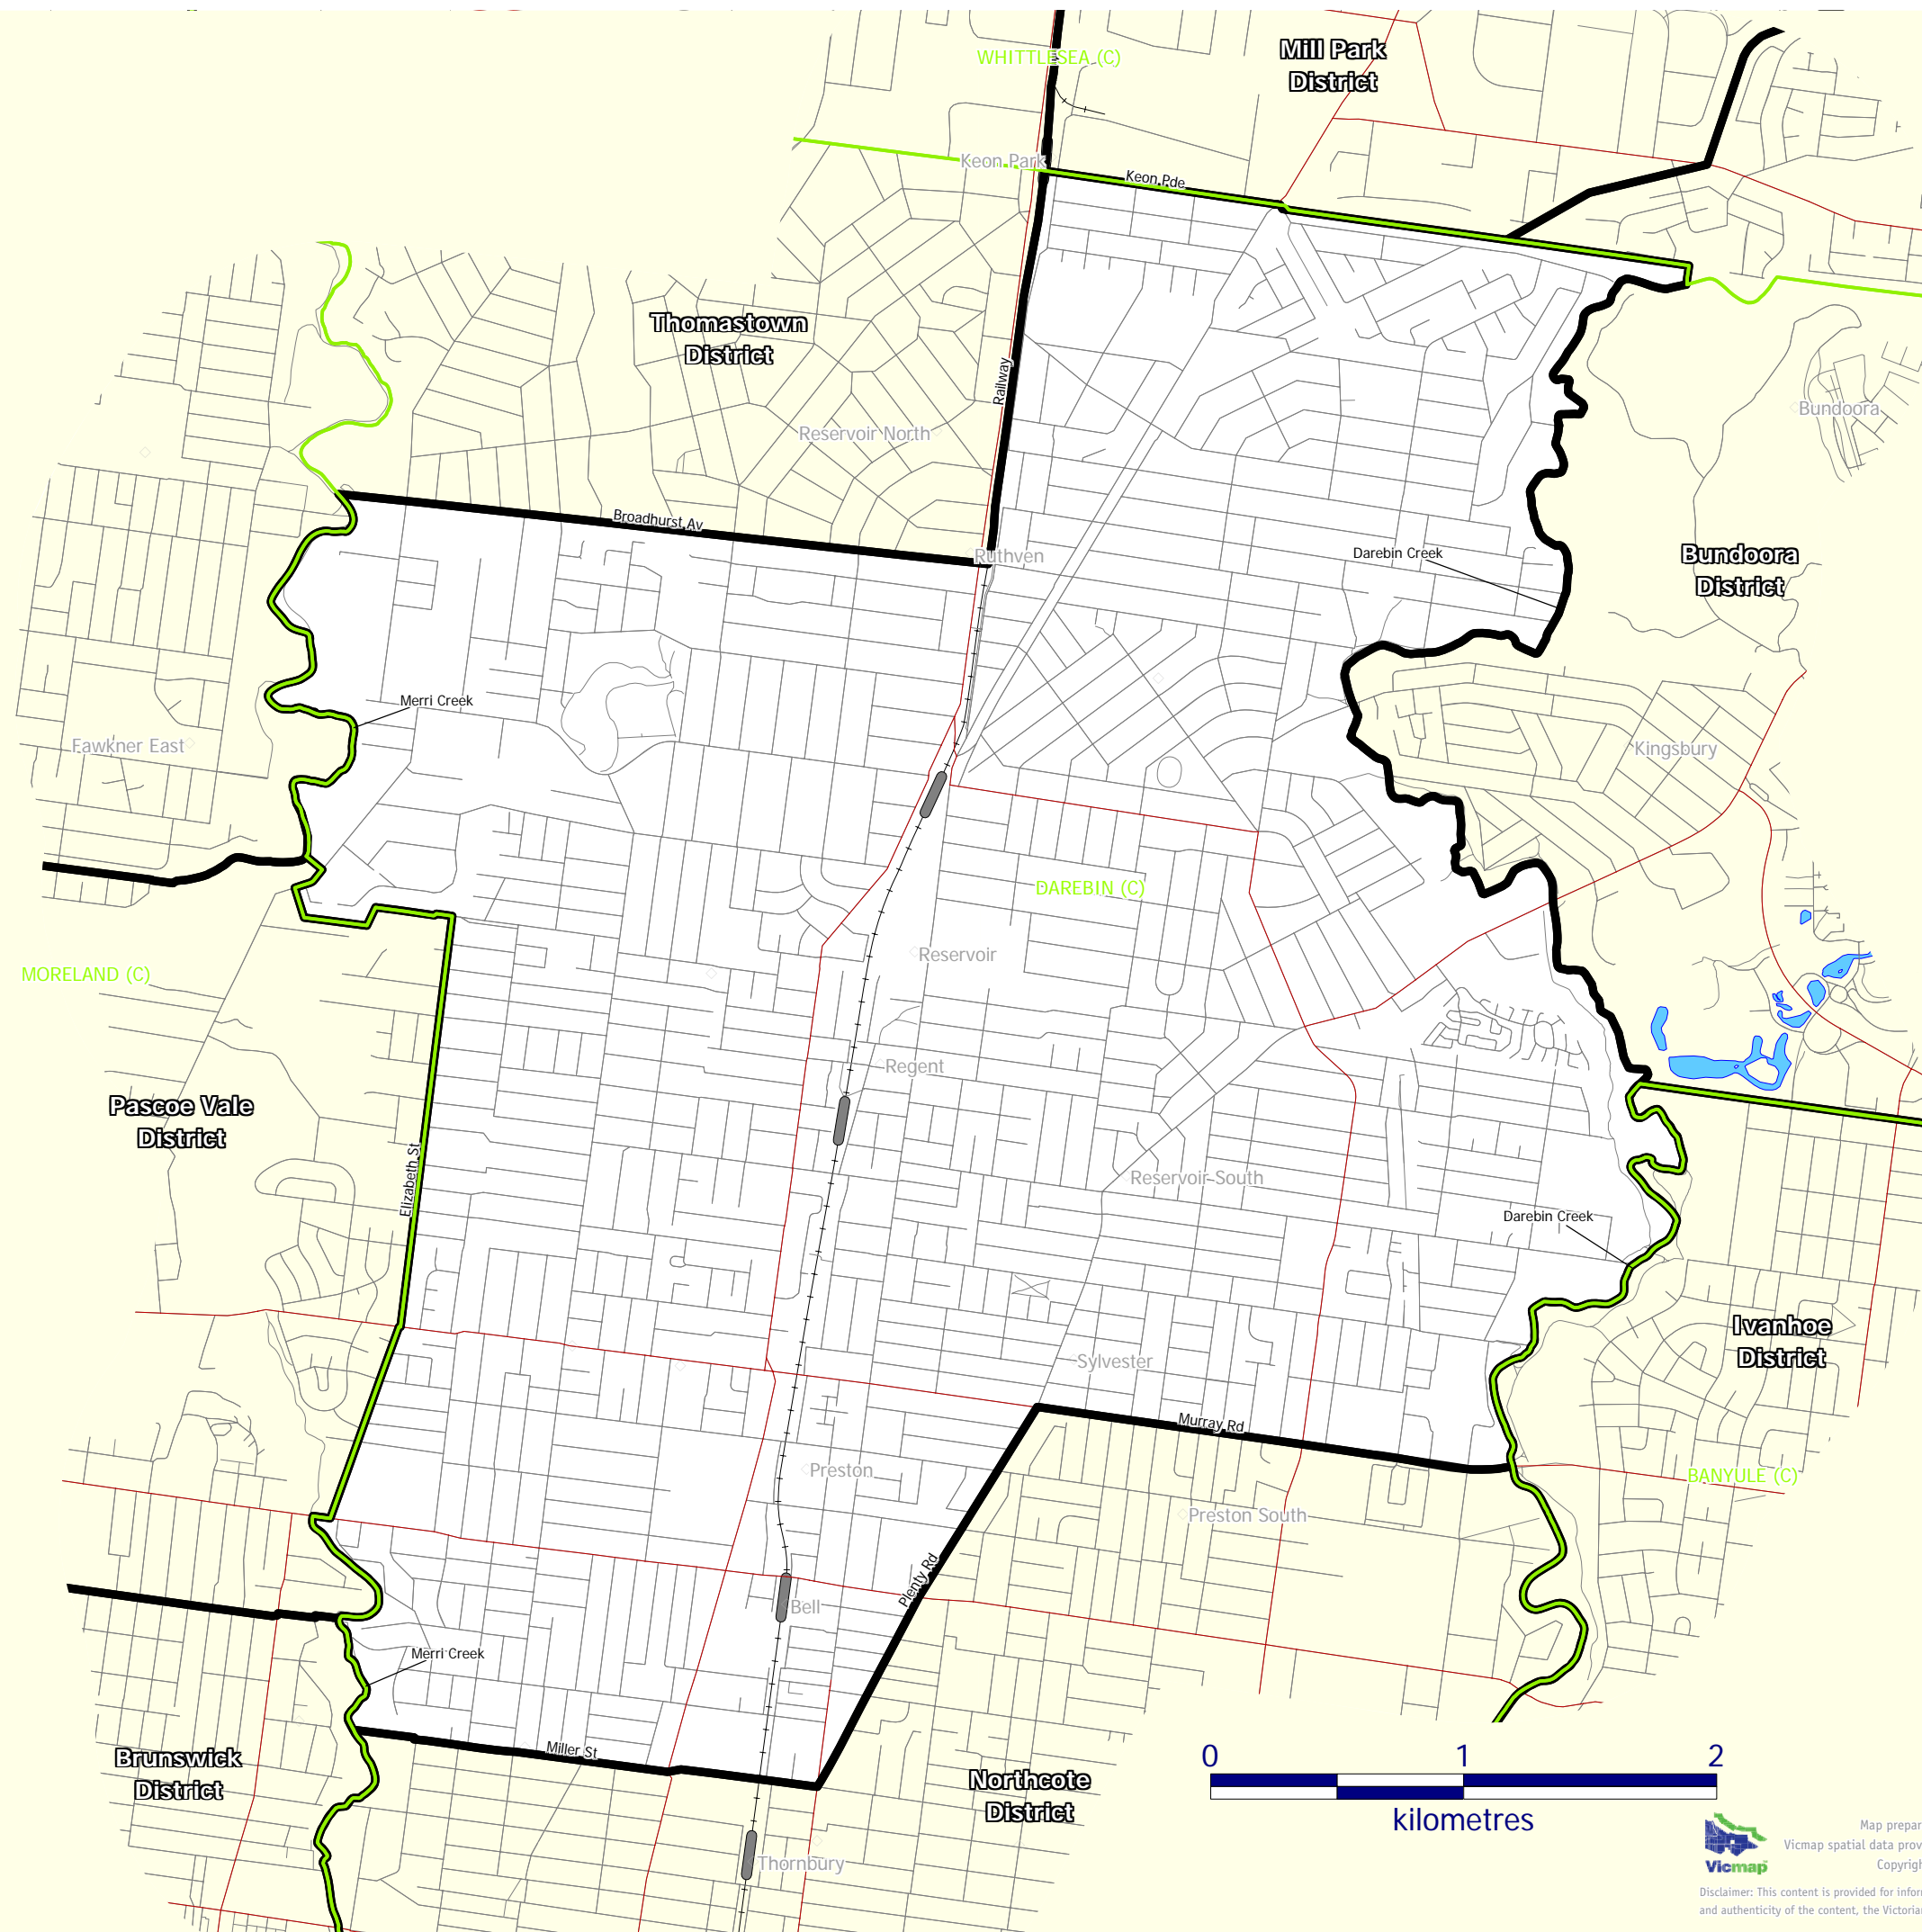

# Preston

Electoral District  
2000-2001 Redivision

**Legend**

- District Boundary
- Municipal Boundary

**Map Symbols**

- Main Road
- Street
- Rivers and Creeks
- Railway Line
- Railway Station